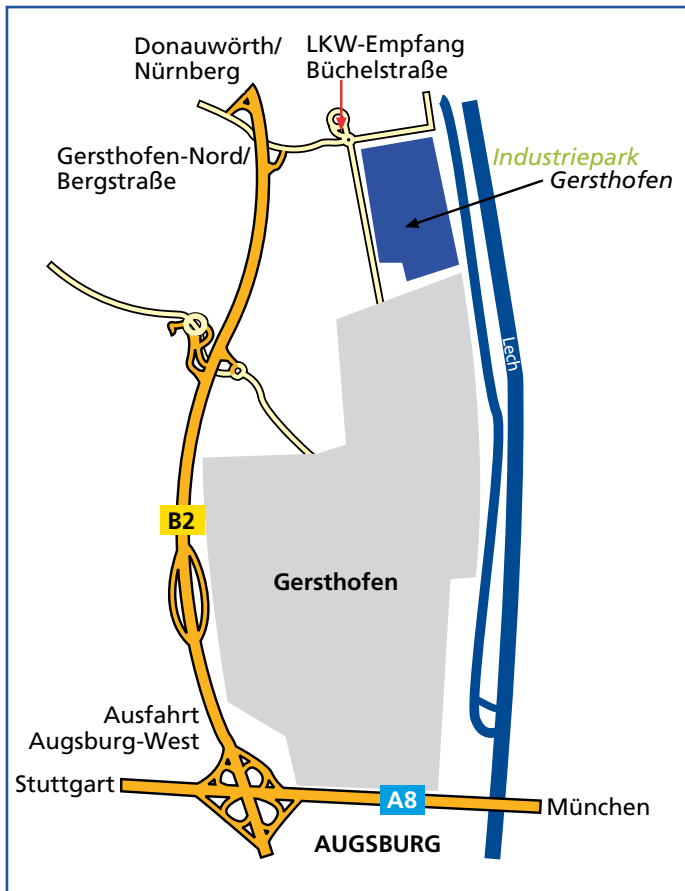

Heavy Load Check In Industriepark Gersthofen (LKW-Eingangsbefertigung)

Geo-Coordinates:

48° 26.651 N

10° 52.759 E

Street address for GPS:

86368 Gersthofen

Buechelstrasse

(Building 340)

Information:

+49 821 479-2570

Your way to us:

You reach our heavy load check in via motorway A8 (München-Stuttgart). Take exit 72 (Augsburg West) to federal road B2, direction Donauwörth.

Exit B2 at 3rd exit „Gersthofen-Nord/Bergstraße“. Follow „Bergstraße“ eastbound for 500 m until the roundabout. Take 3rd exit (Büchelstraße). Proceed to the heavy load check in and contact the front desk.

Do not attempt to enter one of the gates in the Ludwig-Hermann-Straße before checking in. Direct entry is prohibited. You will be redirected to the check in and will have to u-turn.

www.industriepark-gersthofen.de