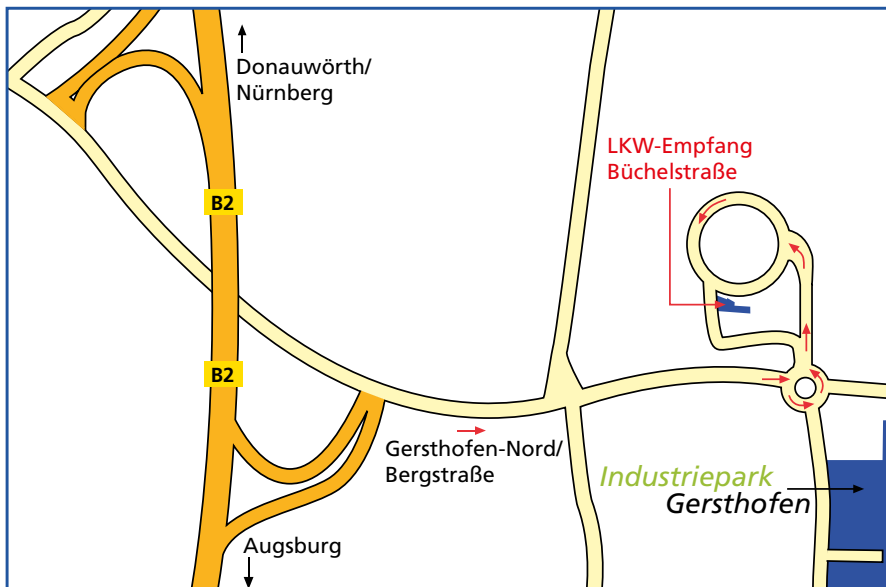

Heavy Load Check In Industriepark Gersthofen (LKW-Eingangsbefertigung)

Geo-Coordinates:

48° 26.651 N

10° 52.759 E

Street address for GPS:

86368 Gersthofen

Buechelstrasse

(Building 340)

Information:

+49 821 479-2570

Your way to us:

You reach our heavy load check in via motorway A8 (München-Stuttgart). Take exit 72 (Augsburg West) to federal road B2, direction Donauwörth.

Exit B2 at 3rd exit „Gersthofen-Nord/Bergstraße“. Follow „Bergstraße“ eastbound for 500 m until the roundabout. Take 3rd exit (Büchelstraße). Proceed to the heavy load check in and contact the front desk.

Do not attempt to enter one of the gates in the Ludwig-Hermann-Straße before checking in. Direct entry is prohibited. You will be redirected to the check in and will have to u-turn.

www.industriepark-gersthofen.de